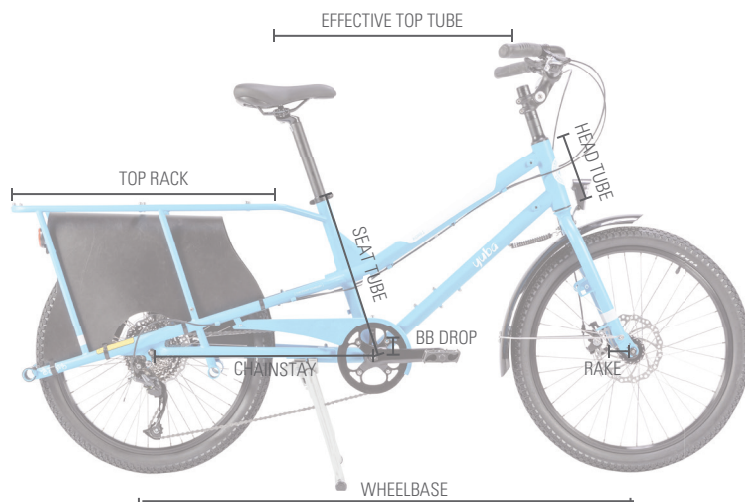

KOMBI

Kombi 9-Speed

Frame Geometry

KOMBI One Size

Effective Top Tube 620mm

Seat Tube 420mm

Head Angle 71°

Seat Tube Angle 71°

Chainstay 568mm

Bottom Bracket Drop 17mm

Head Tube 175mm

Fork Rake (Offset) 55mm

Wheelbase 1240mm

Top Rack 704mm

Color Options 

Minimum Rider Height 5'0"

Maximum Rider Height 6'6"

Technical Specs

FRAME KIT

Frame Kombi 24' Steel w/ Disc Tabs

Fork Kombi Cr-Mo 1-1/8" Threadless w/Disc Tabs

COCKPIT

Headset Semi-Cartridge, 1-1/8" Threadless

Stem 1-1/8" Adjustable Stem

Handlebars 31.8mm City Handlebars

Grips Velo Ergo Grip

Saddle Velo Comfort Saddle

Seatpost 30.9mm Aluminum 500mm

BRAKE KIT

Levers Tektro CL520-RS

Brake Tektro MD-300 Mechanical Disc

Rotor Tektro (180mm Front | 180mm Rear)