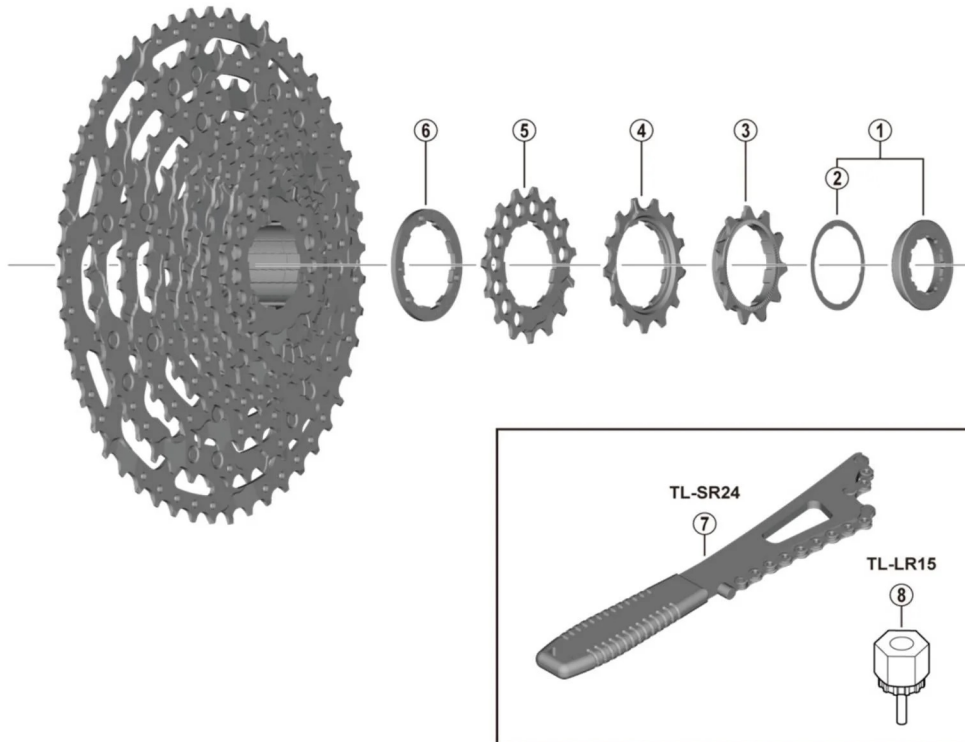

Cassette Sprocket
CS-LG600-11 (11-speed)
CS-LG600-10 (10-speed)

- 11-speed (11-50T) sprocket teeth combination: 11-13-15-17-20-23-26-30-36-43-50T
- 10-speed (11-43T) sprocket teeth combination: 11-13-15-17-20-23-26-30-36-43T

ITEM NO.	SHIMANO CODE NO.	DESCRIPTION
1	Y0NC98010	Lock ring and washer
2	Y10Z04000	Lock ring washer
3	Y0NC11000	Sprocket wheel 11T (built in spacer type)
4	Y0NC13000	Sprocket wheel 13T (built in spacer type)
5	Y0NC15000	Sprocket wheel 15T
6	Y0NC04000	Spacer A
7	Y13098730	TL-SR24 Sprocket remover
8	Y12009230	TL-LR15 Lock ring removal tool